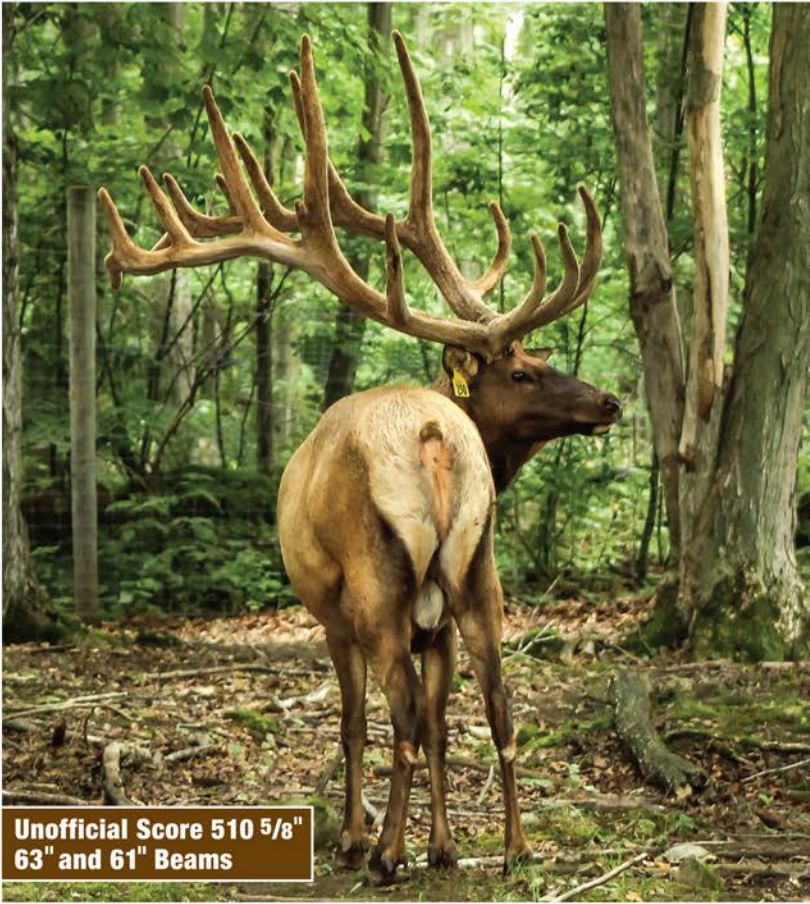

# Big Clean Typical 9x8 6YR Old

Unofficial Score 510 <sup>5</sup>/<sub>8</sub>"  
63" and 61" Beams

## SILVER STAR

### What Sells Best For Trophy?

If the market changes, the demand for big typical will stay strong. Long beams, good clean tyne placement, SilverStar is a solid choice for your future genetics.

Limited semen available now in Canada and the US.

#### 704 - Our Best Cow

- She has produced A 6YR old son scoring 555" unofficial non typical
- Silver Star 510 <sup>5</sup>/<sub>8</sub>" unofficial typical at 6
- 25.6 Lb unofficial 2 year old
- 2018 bull calf